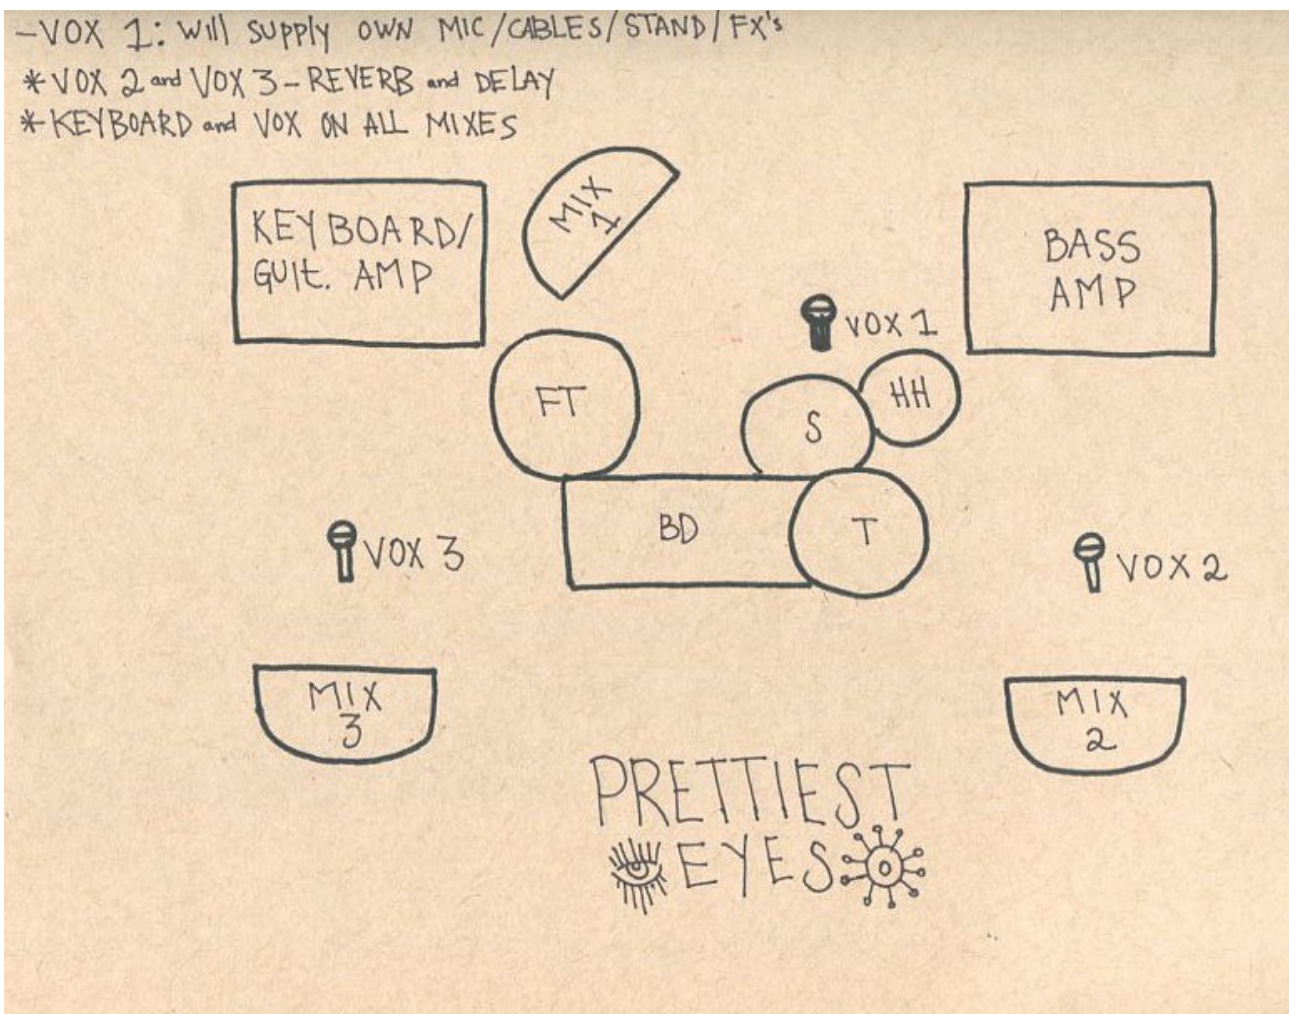

TECH RIDER PRETTIEST EYES

They are 3 musicians :

- 1 Bass Cab / Bass Amp
- 1 Vocal Mic
- 1 Keyboard Amp (Fender Twin Reverb or Roland JC-120)
- 1 Vocal mic
- 1 DI Box
- 1 DI Box for Drummer/Lead Singer - Supplies own vocal mic, cables and effects
- 1 Tree Piece Drum Set w/ Hihat Stand & 1 Cymbal Stand

STAGE PLOT :

Thank you !